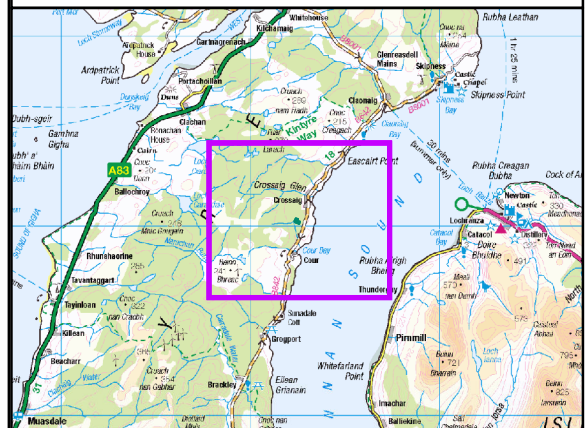

Legend

Red Line Boundary

Landscape Character Type

LCT 39: Plateau Moor and Forest - Argyll

LCT 53: Rocky Coastland -

Recreational Routes

Core Paths

Sustrans Cycle Networks

Landscape Designations

National Scenic Areas (NSA)

C088 - Campbeltown to Clonaig

Caledonian Way - NCR78

North Arran (NSA)

Reproduced by permission of Ordnance Survey on behalf of HMSO.
Crown copyright and database right 2026 all rights reserved.
Ordnance Survey Licence number 0100022432.