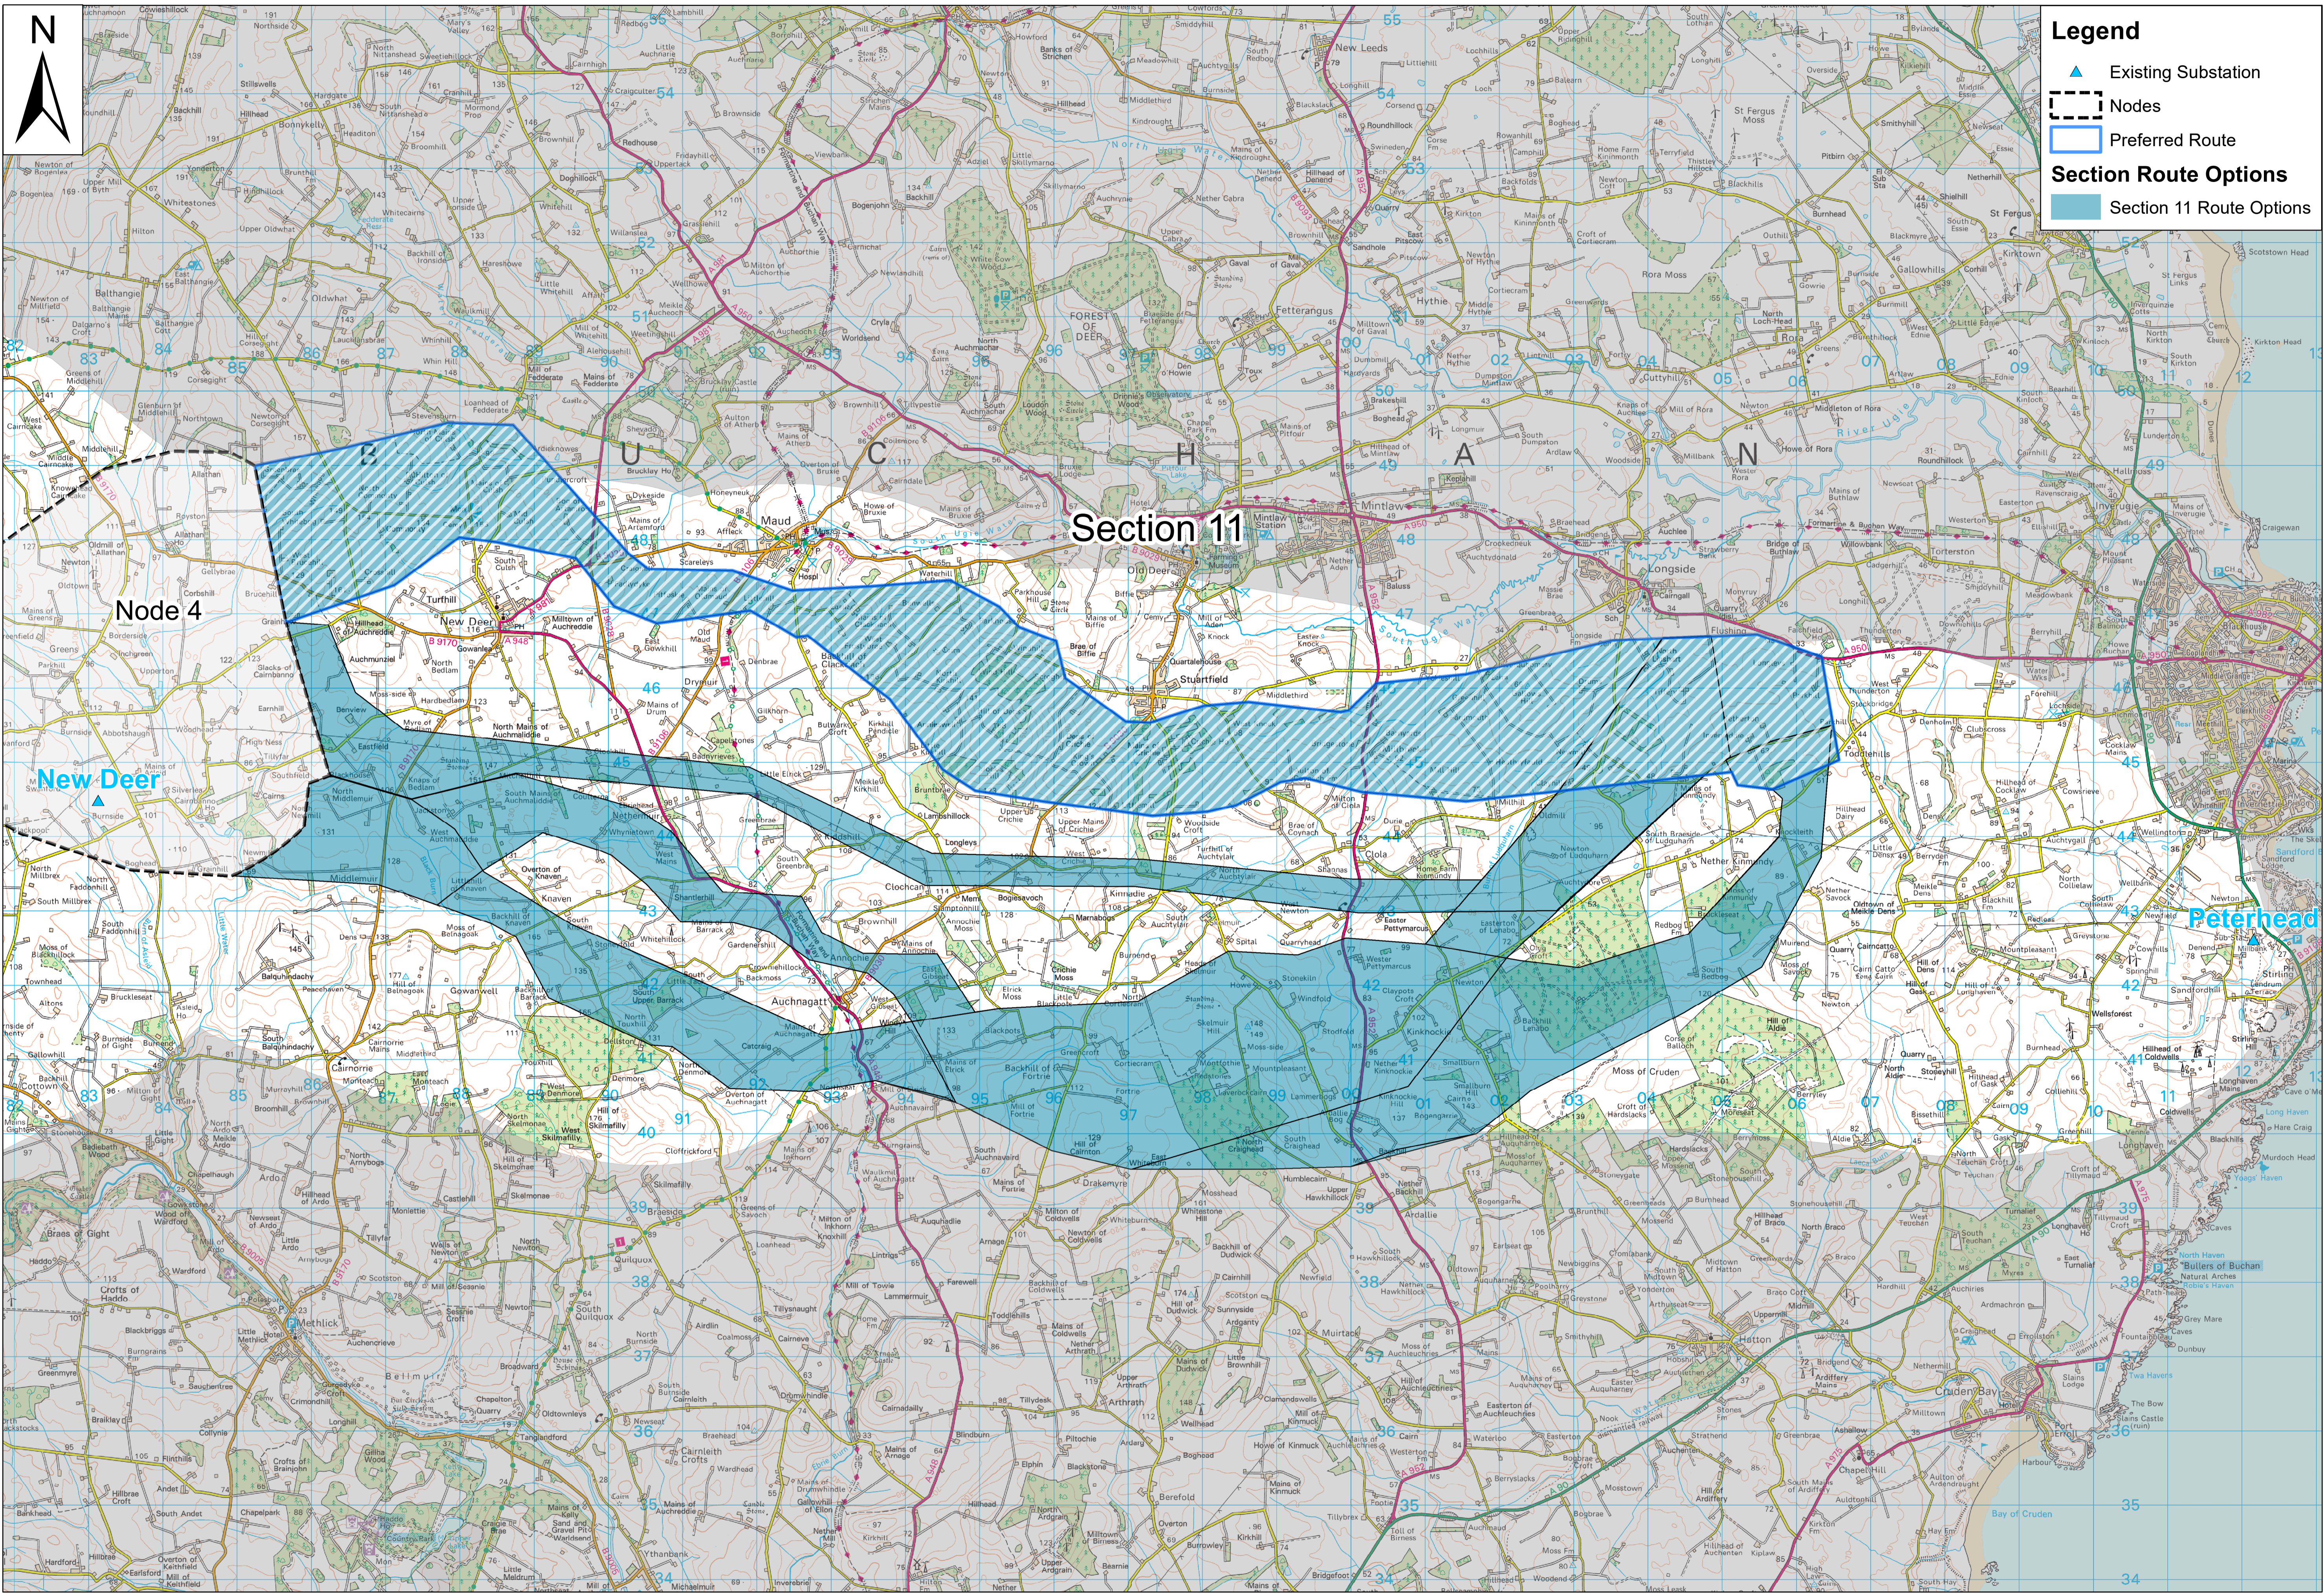

**Legend**

- ▲ Existing Substation
- ▭ Nodes
- ▭ Preferred Route
- Section Route Options**
- ▭ Section 11 Route Options

Section 11

Node 4

New Deer

Peterhead