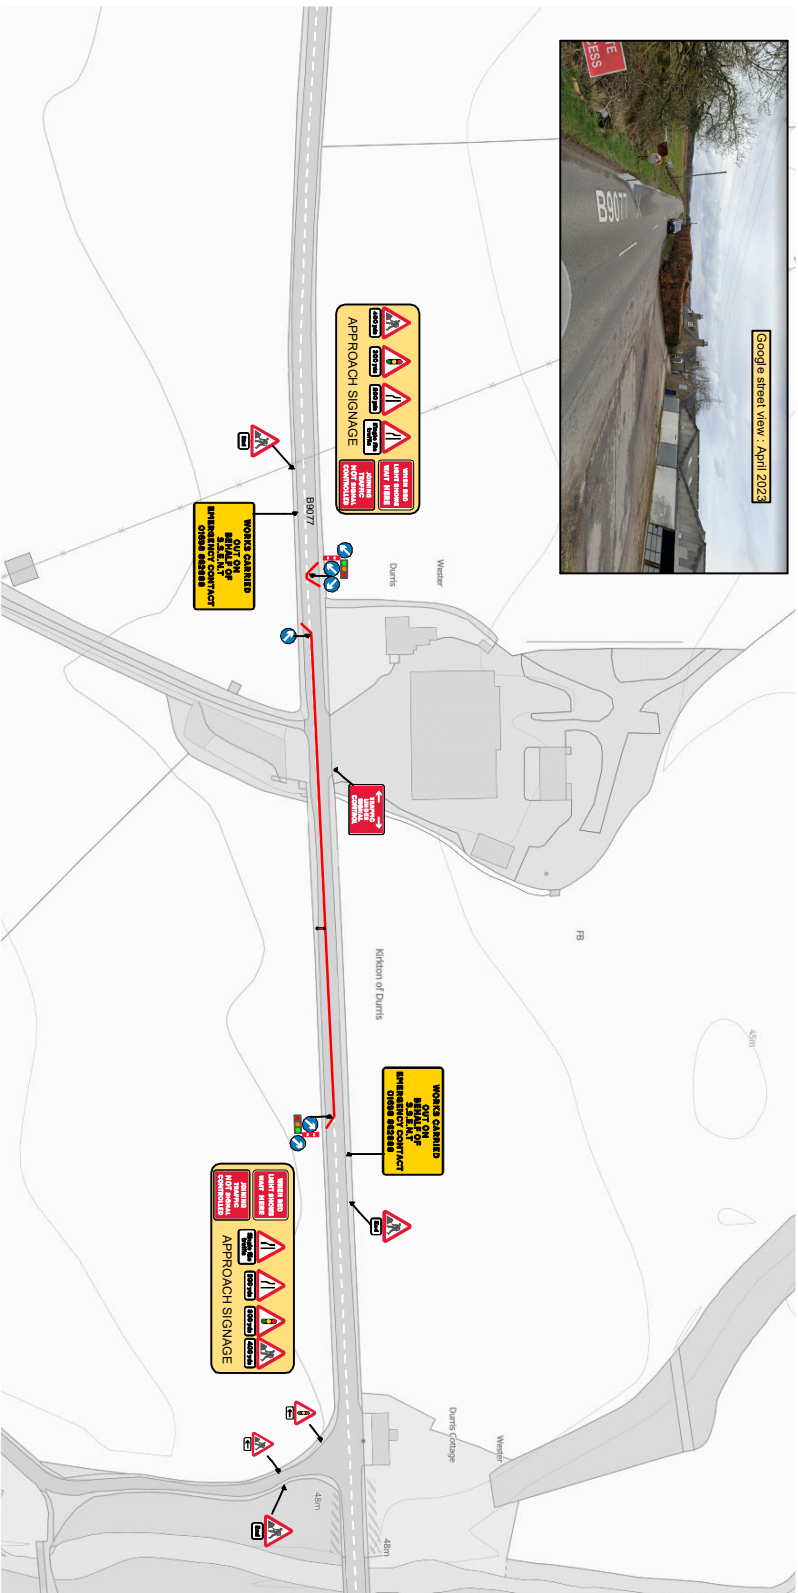

Google street view / April 2023

KEY:

Traffic cones

Road speed

PERMANENT SIGNALS AFFECTED?

Y/N

PEDESTRIAN CROSSING AFFECTED?
BUS STOP(S) AFFECTED?

Y/N
N
Y/N
N/A

DRAWN BY SW

CHECKED BY DM

CLIENT DETAILS:

Morrison Energy Services

SITE ADDRESS:

B9077,
Kirkton, AB31 6BQ

Site ID 49110-01

BM 492