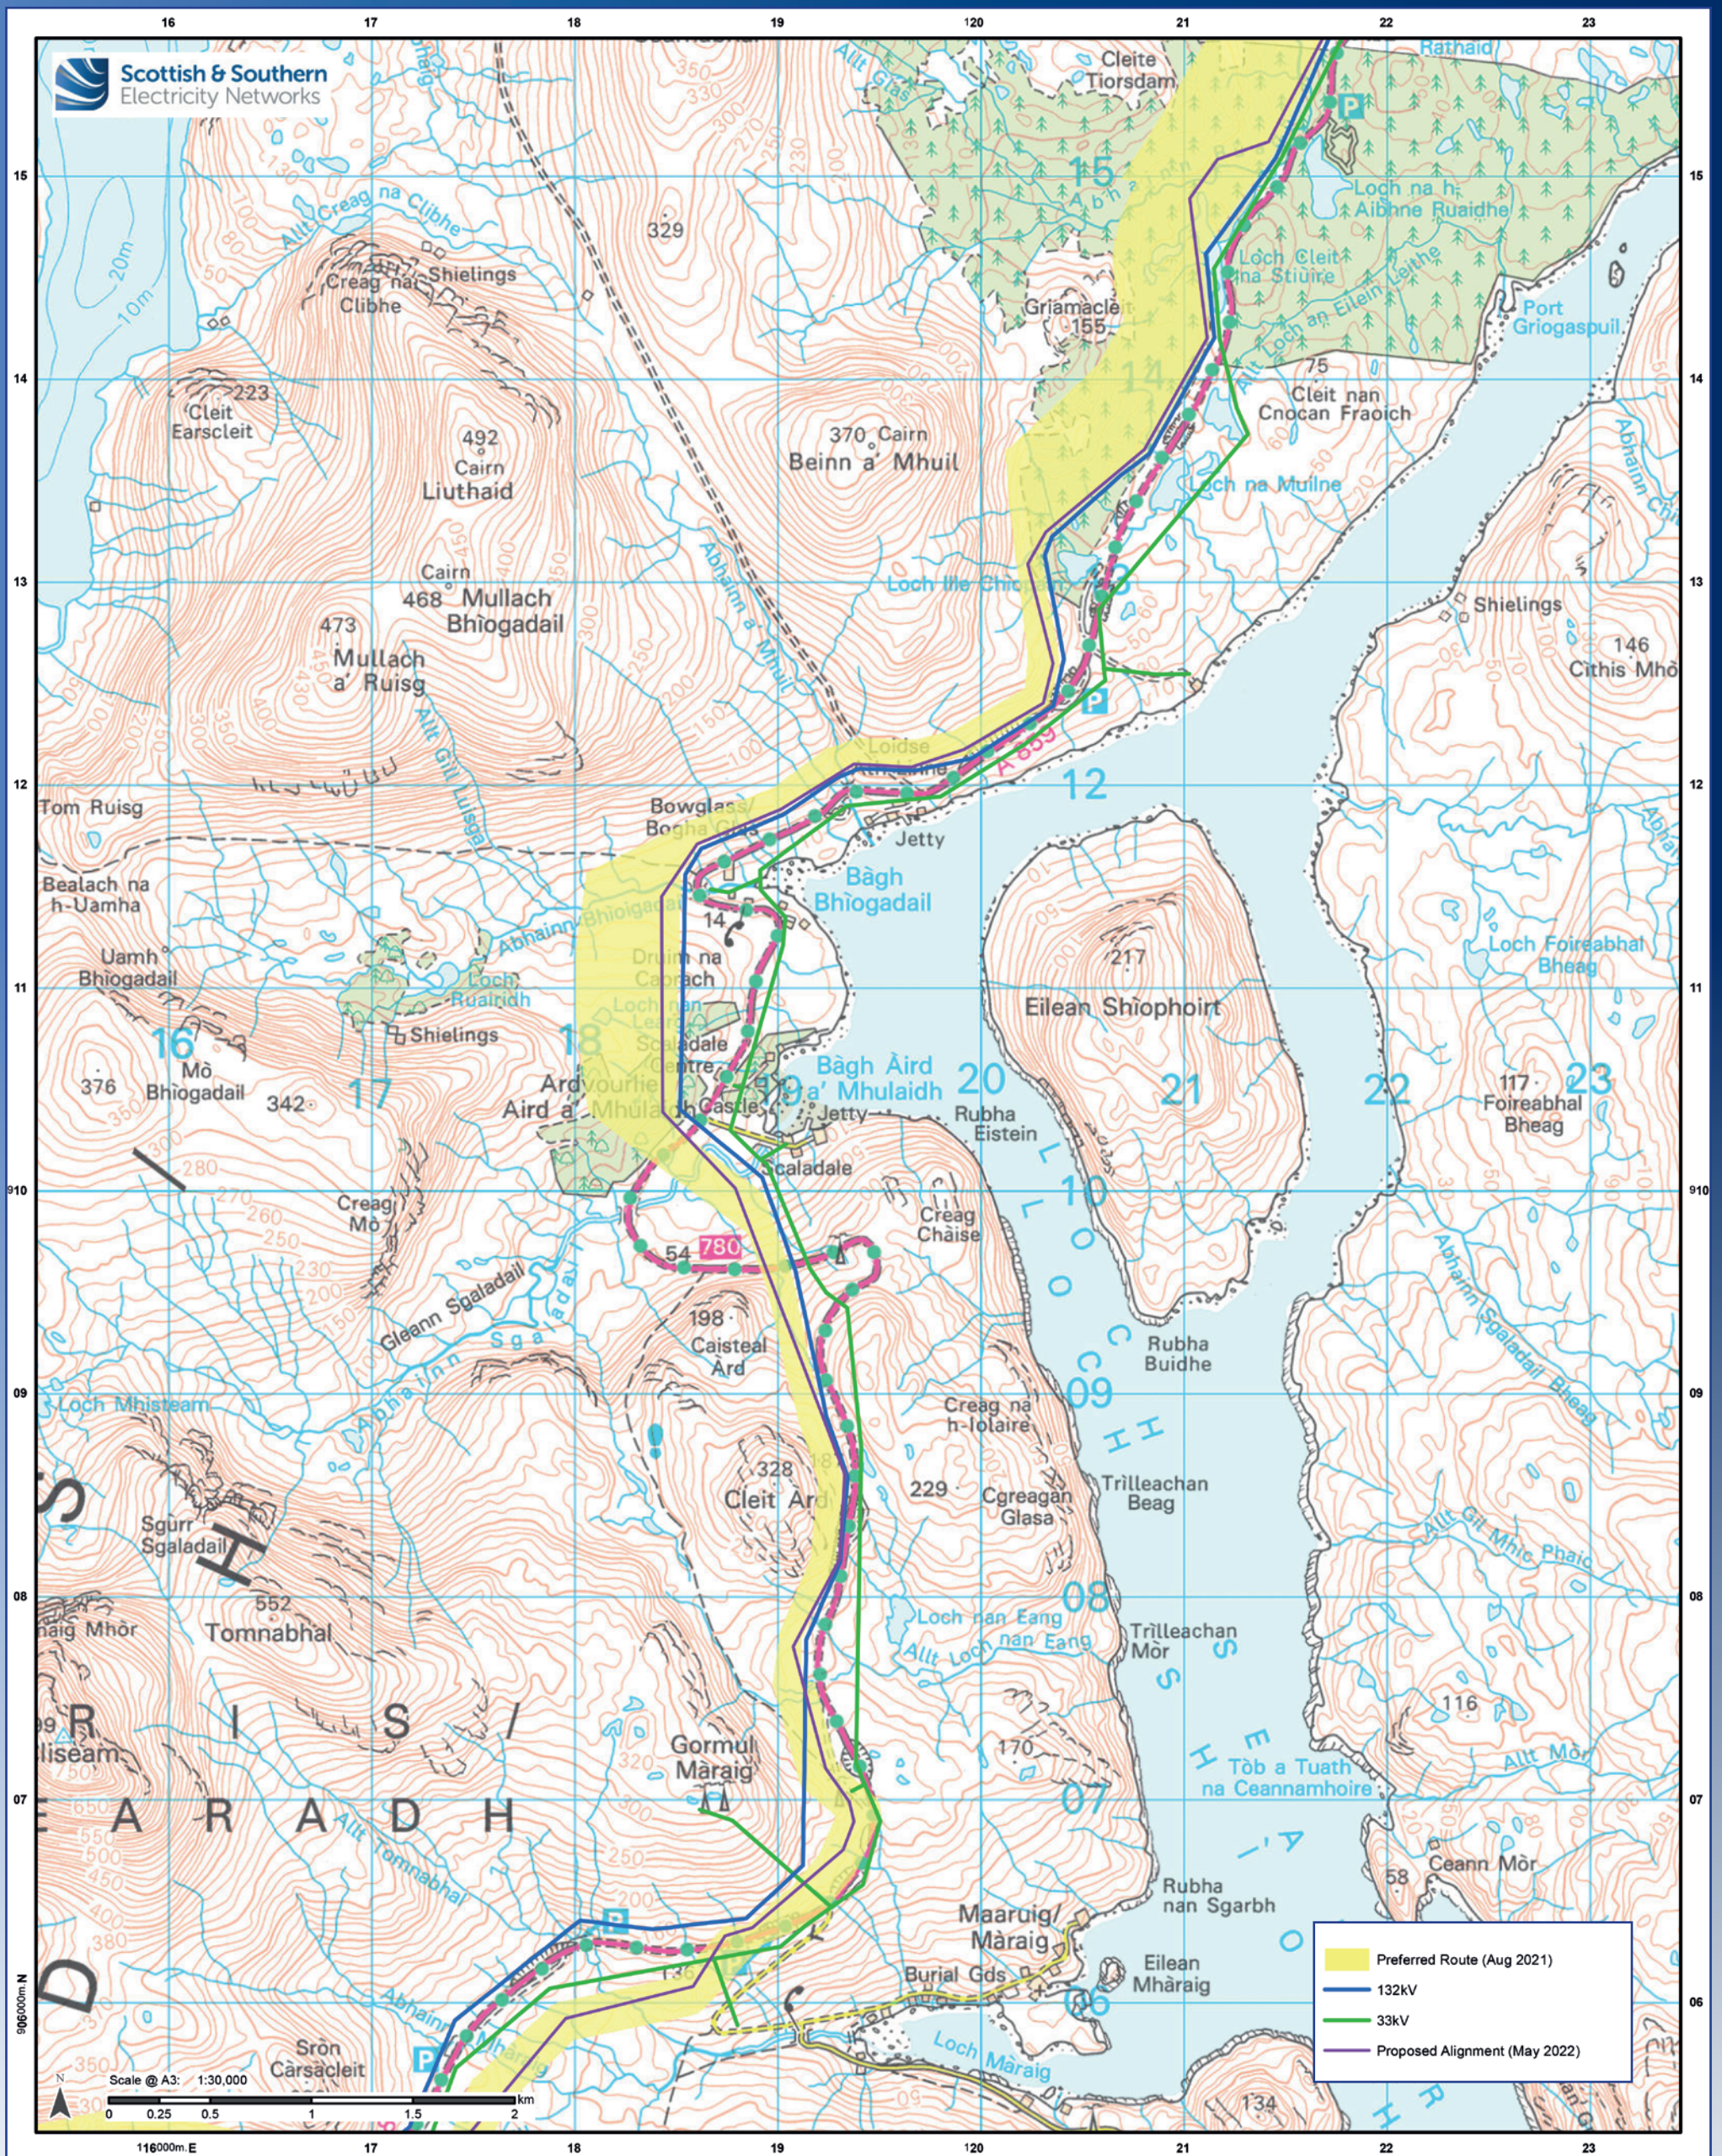

# Harris - Stornoway 132kV Overhead Line

# Harris - Stornoway 132kV Overhead Line

[f @ssencommunity](#) [t @setransmission](#)

[www.ssen-transmission.co.uk/projects/harris-stornoway-132kv-ohl](http://www.ssen-transmission.co.uk/projects/harris-stornoway-132kv-ohl)

# Harris - Stornoway 132kV Overhead Line

@ssencommunity @setransmission

[www.ssen-transmission.co.uk/projects/harris-stornoway-132kv-ohl](http://www.ssen-transmission.co.uk/projects/harris-stornoway-132kv-ohl)