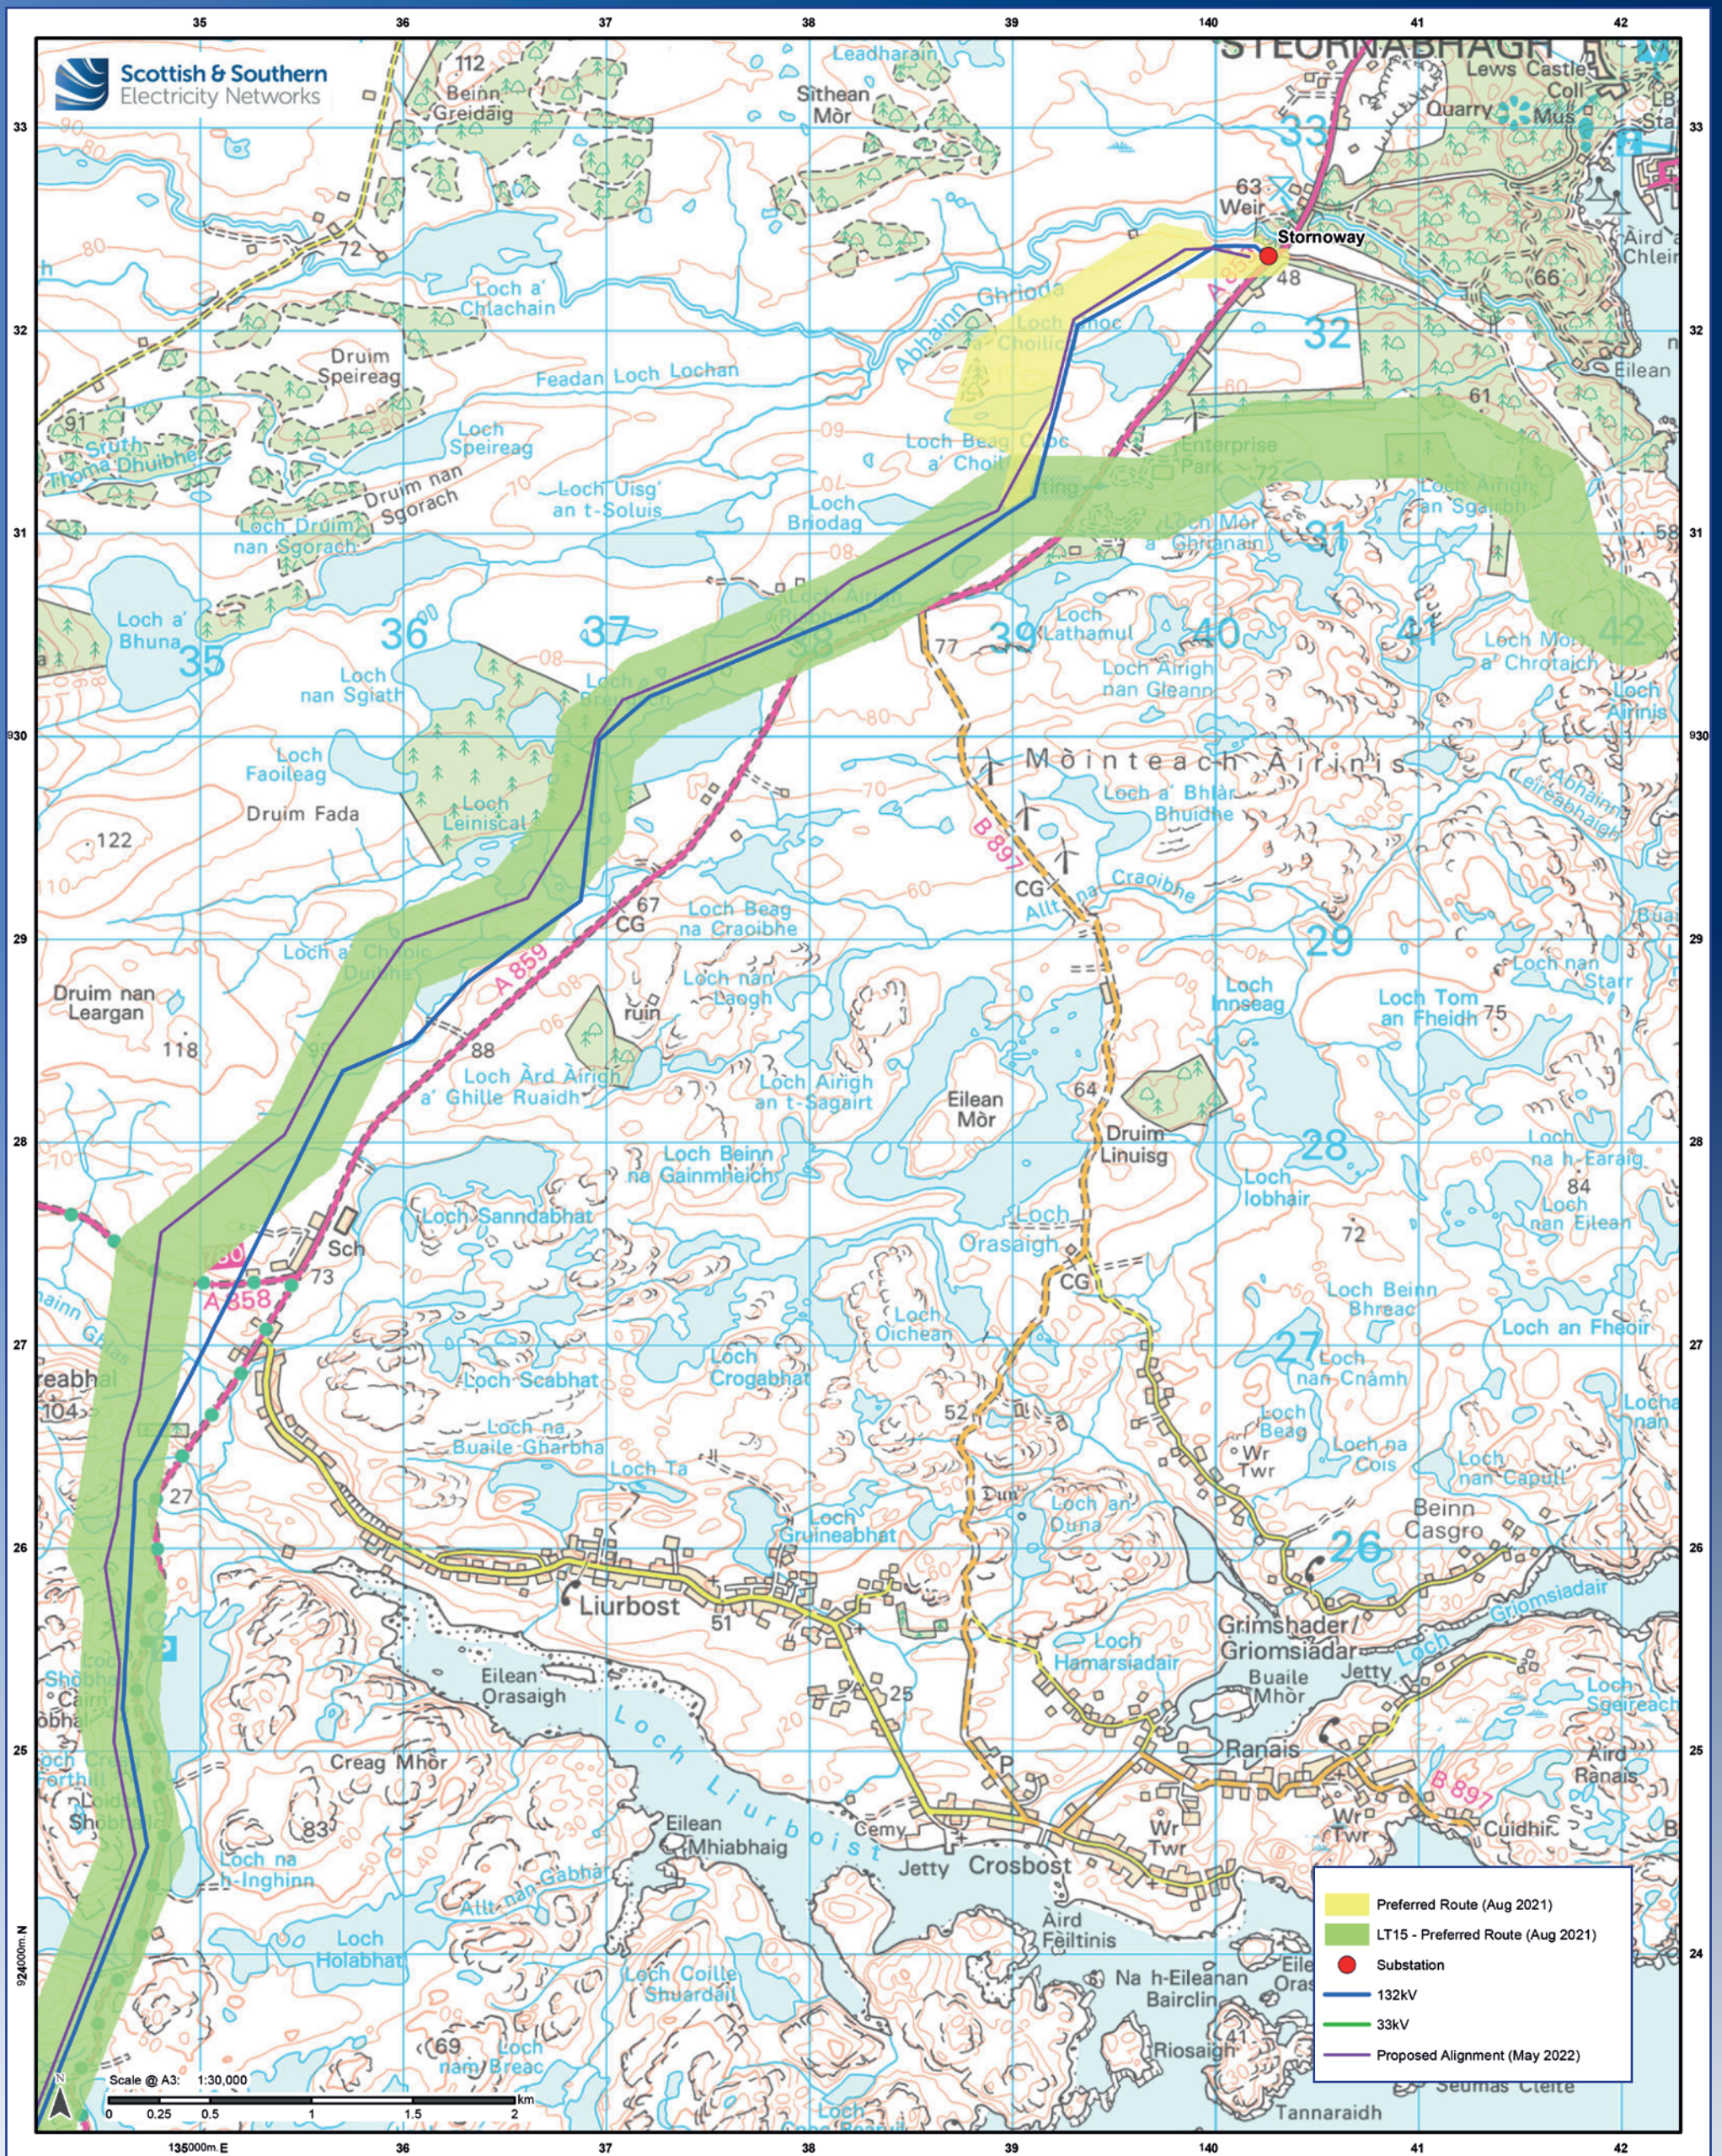

# Harris - Stornoway 132kV Overhead Line

# Harris - Stornoway 132kV Overhead Line

[f @ssencommunity](#) [t @setransmission](#)

[www.ssen-transmission.co.uk/projects/harris-stornoway-132kv-ohl](http://www.ssen-transmission.co.uk/projects/harris-stornoway-132kv-ohl)

# Harris - Stornoway 132kV Overhead Line

@ssencommunity @setransmission

[www.ssen-transmission.co.uk/projects/harris-stornoway-132kv-ohl](http://www.ssen-transmission.co.uk/projects/harris-stornoway-132kv-ohl)