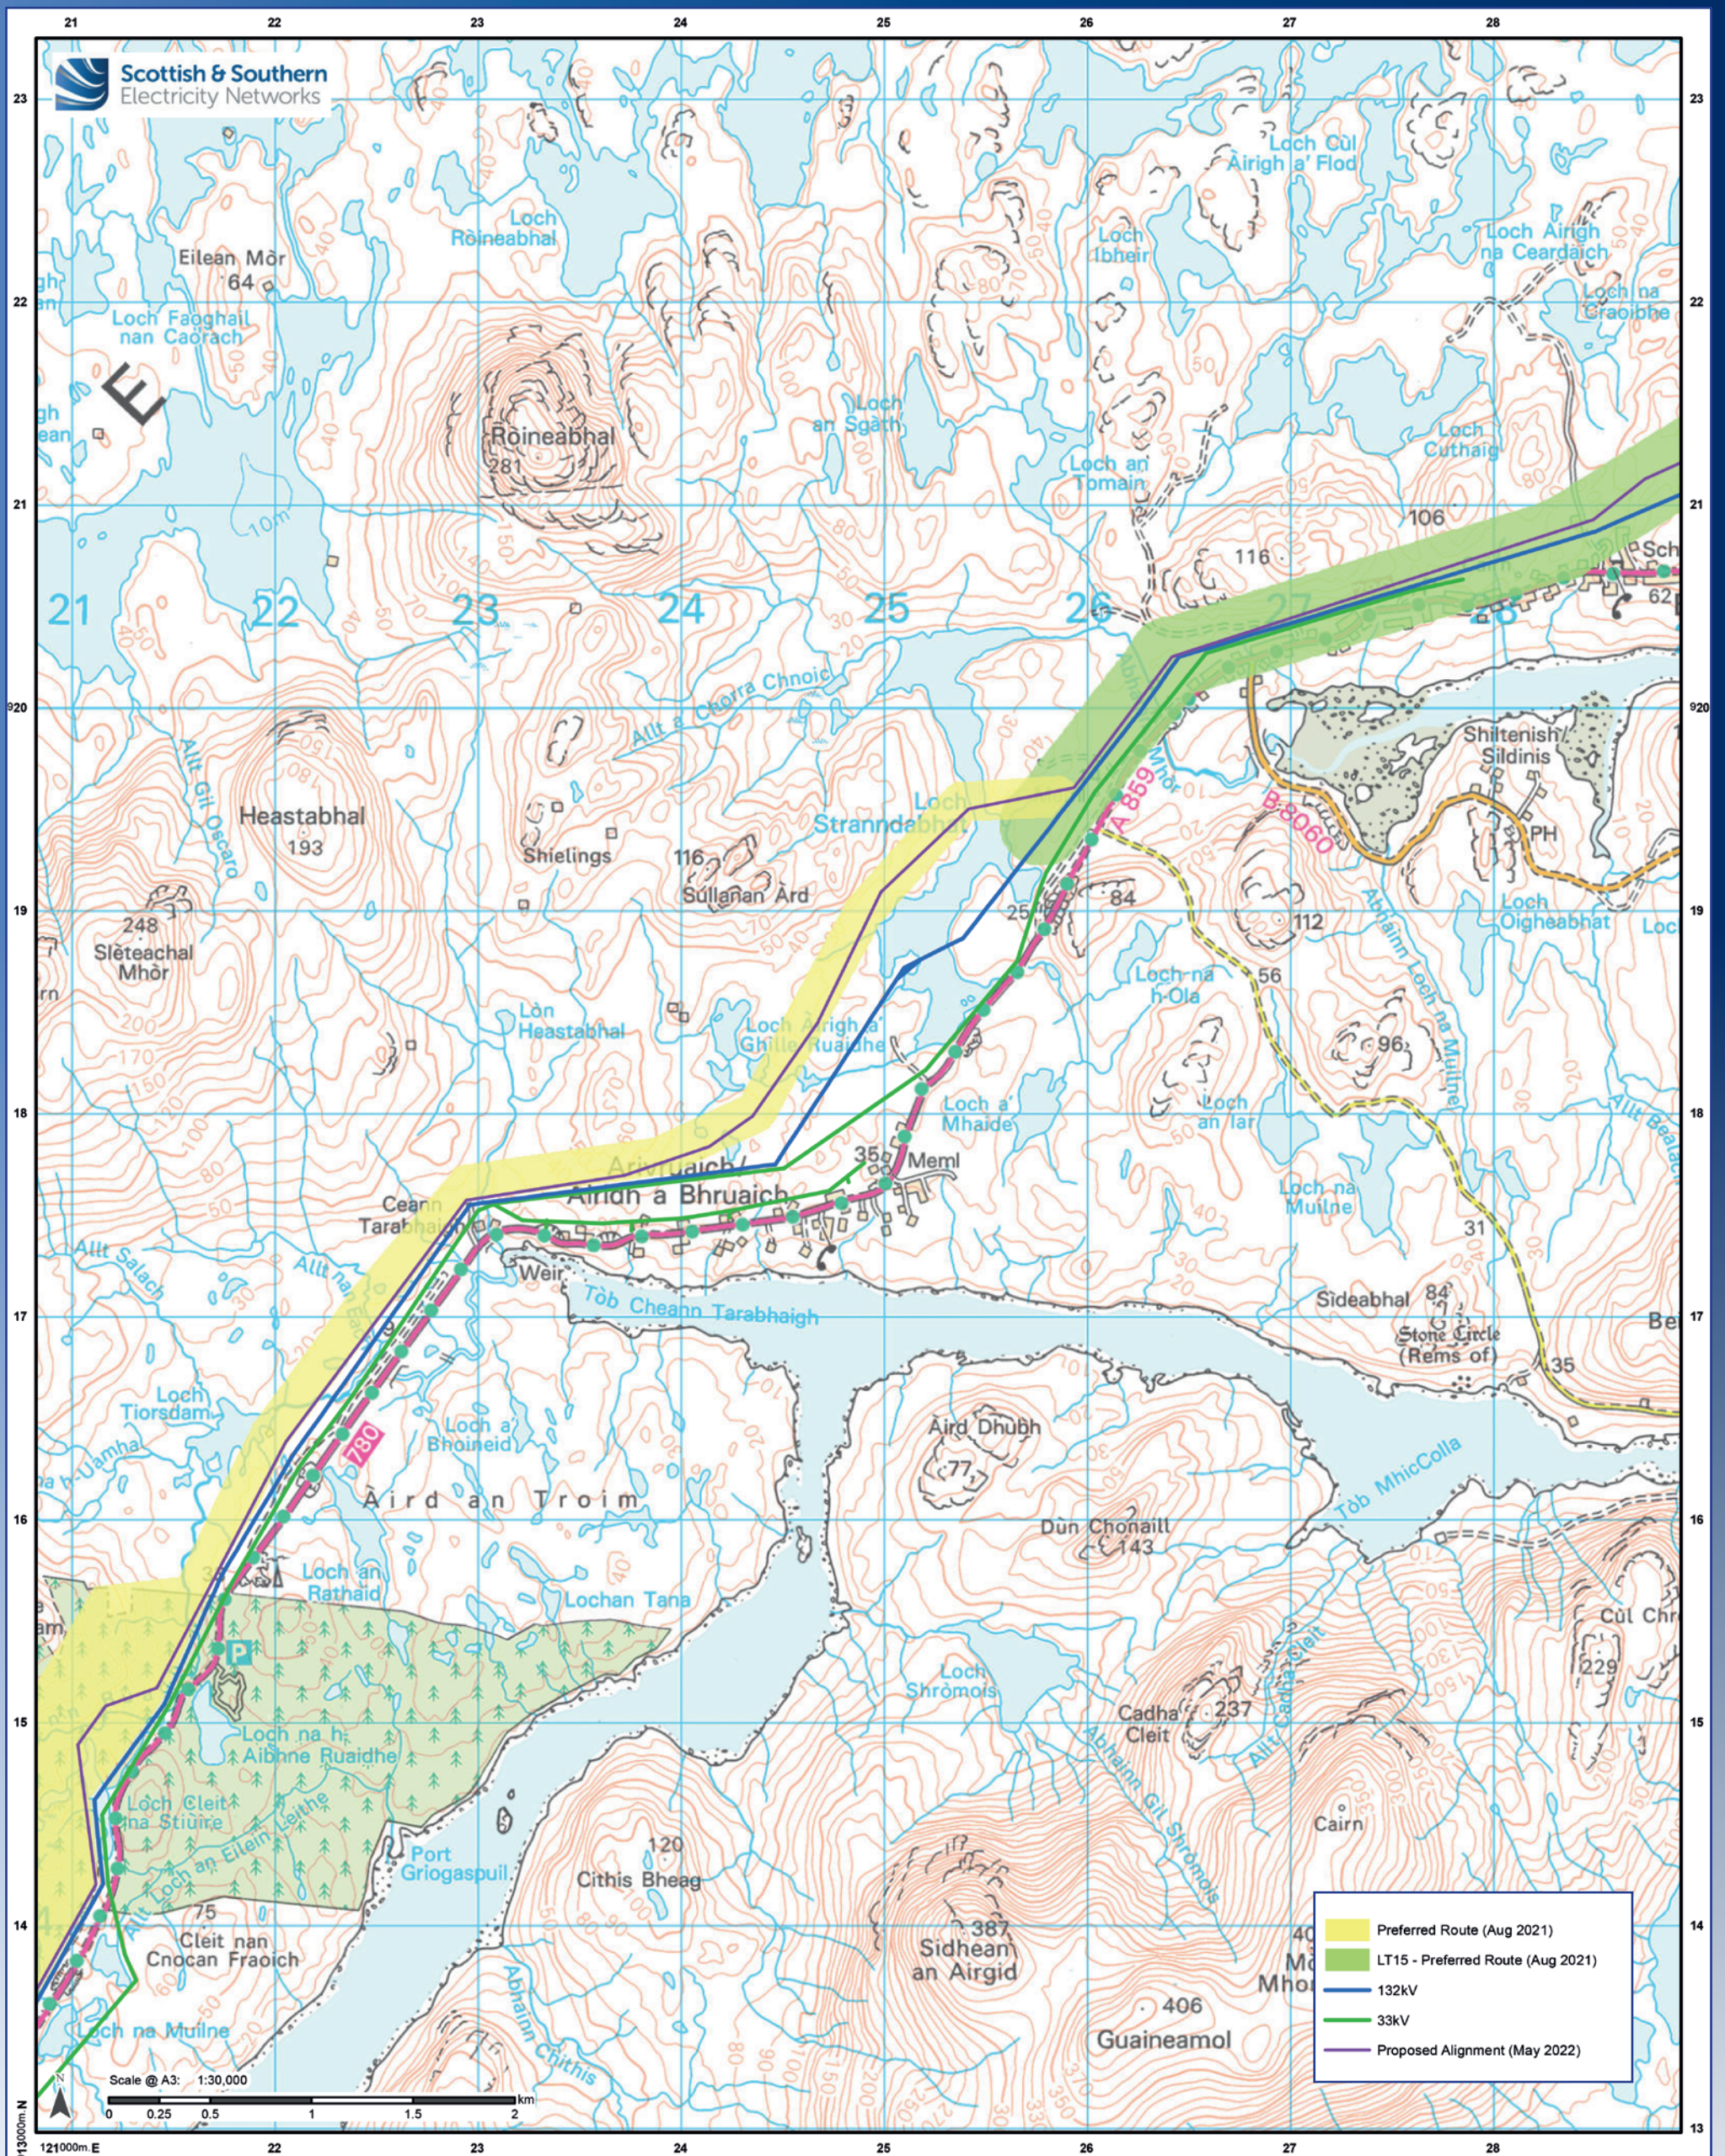

# Harris - Stornoway 132kV Overhead Line

# Harris - Stornoway 132kV Overhead Line

[f @ssencommunity](#) [t @setransmission](#)

[www.ssen-transmission.co.uk/projects/harris-stornoway-132kv-ohl](http://www.ssen-transmission.co.uk/projects/harris-stornoway-132kv-ohl)

# Harris - Stornoway 132kV Overhead Line

@ssencommunity @setransmission

[www.ssen-transmission.co.uk/projects/harris-stornoway-132kv-ohl](http://www.ssen-transmission.co.uk/projects/harris-stornoway-132kv-ohl)