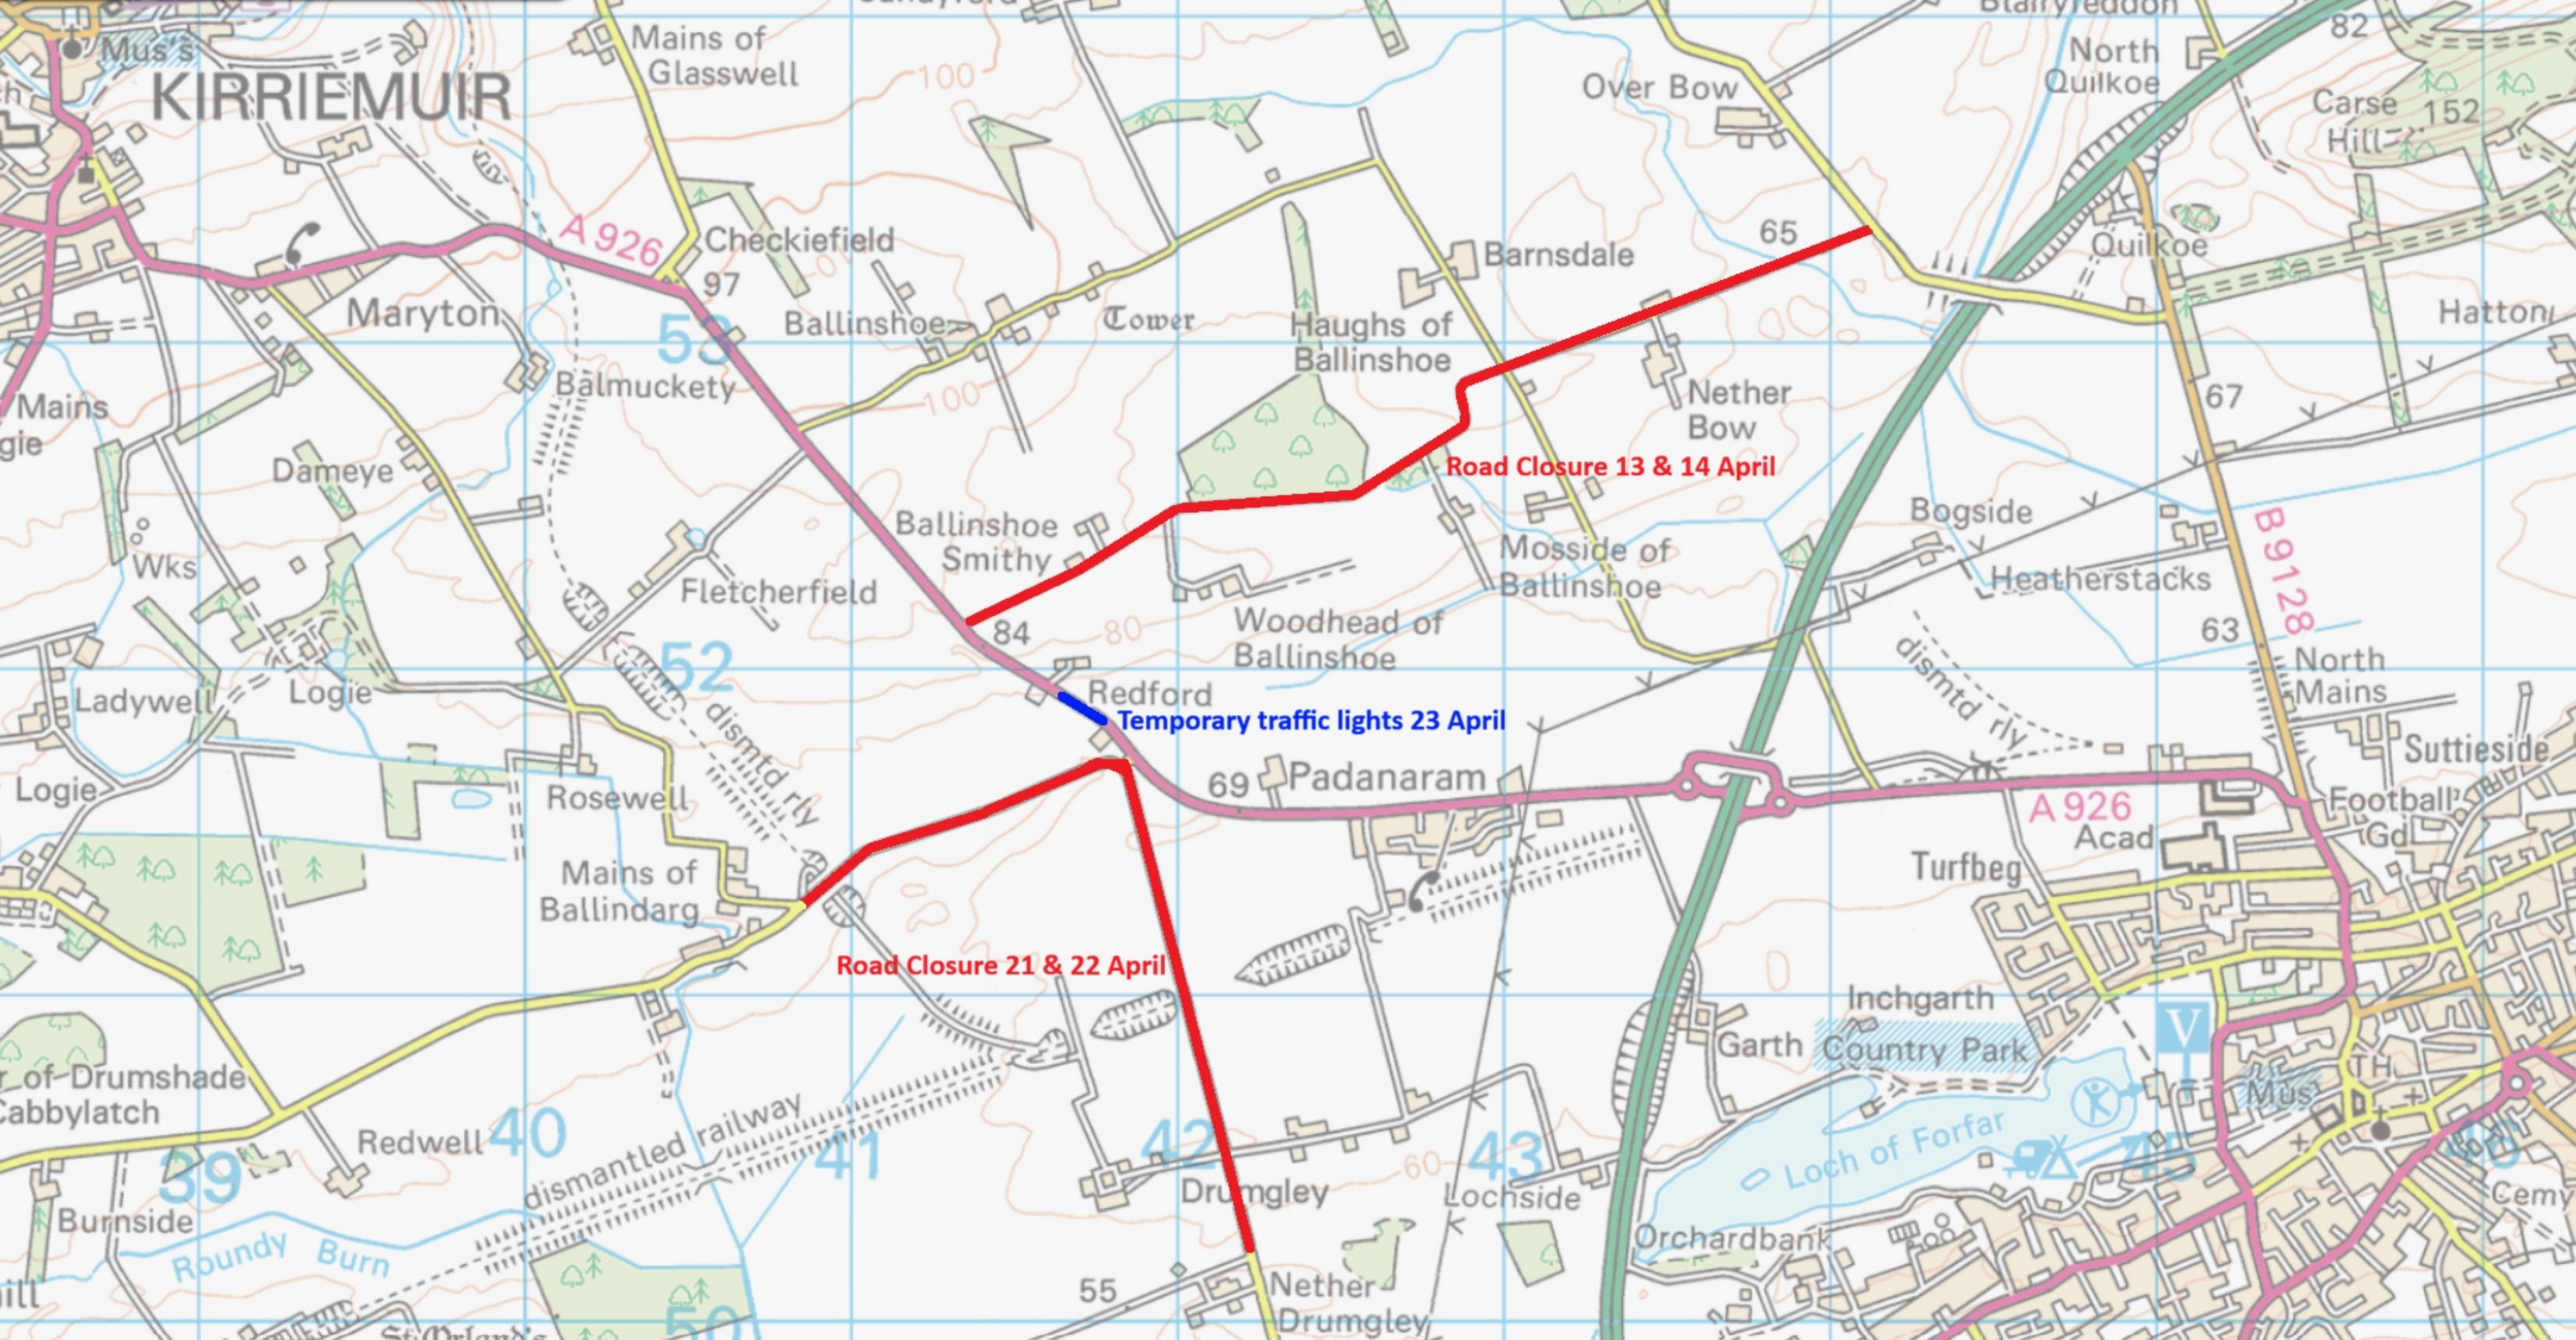

KIRRIEMUIR

Road Closure 13 & 14 April

Temporary traffic lights 23 April

Road Closure 21 & 22 April

KIRRIEMUIR

A 926

B 9128

53

52

40

39

42

43

dismantled railway

A 926 Acad

Loch of Forfar

Mains of Glasswell

Maryton

Checkiefield

Ballinshoe

Tower

Haughs of Ballinshoe

Barnsdale

Nether Bow

North Quilcoe

Carse Hill

Hatton

Dameye

Balmuckety

Ballinshoe Smithy

Woodhead of Ballinshoe

Mossie of Ballinshoe

Bogside

Heatherstacks

North Mains

Suttieside

Logie

Fletcherfield

Redford

69 Padanaram

Turbeg

Acad

Football Gd

Logie

Rosewell

Mains of Ballindarg

Inchgarth

Garth Country Park

of Drumshade Cabbylatch

Redwell

Burnside

Roundy Burn

Drumgley

Lochside

Orchardbank

55

Nether Drumgley

Cemy