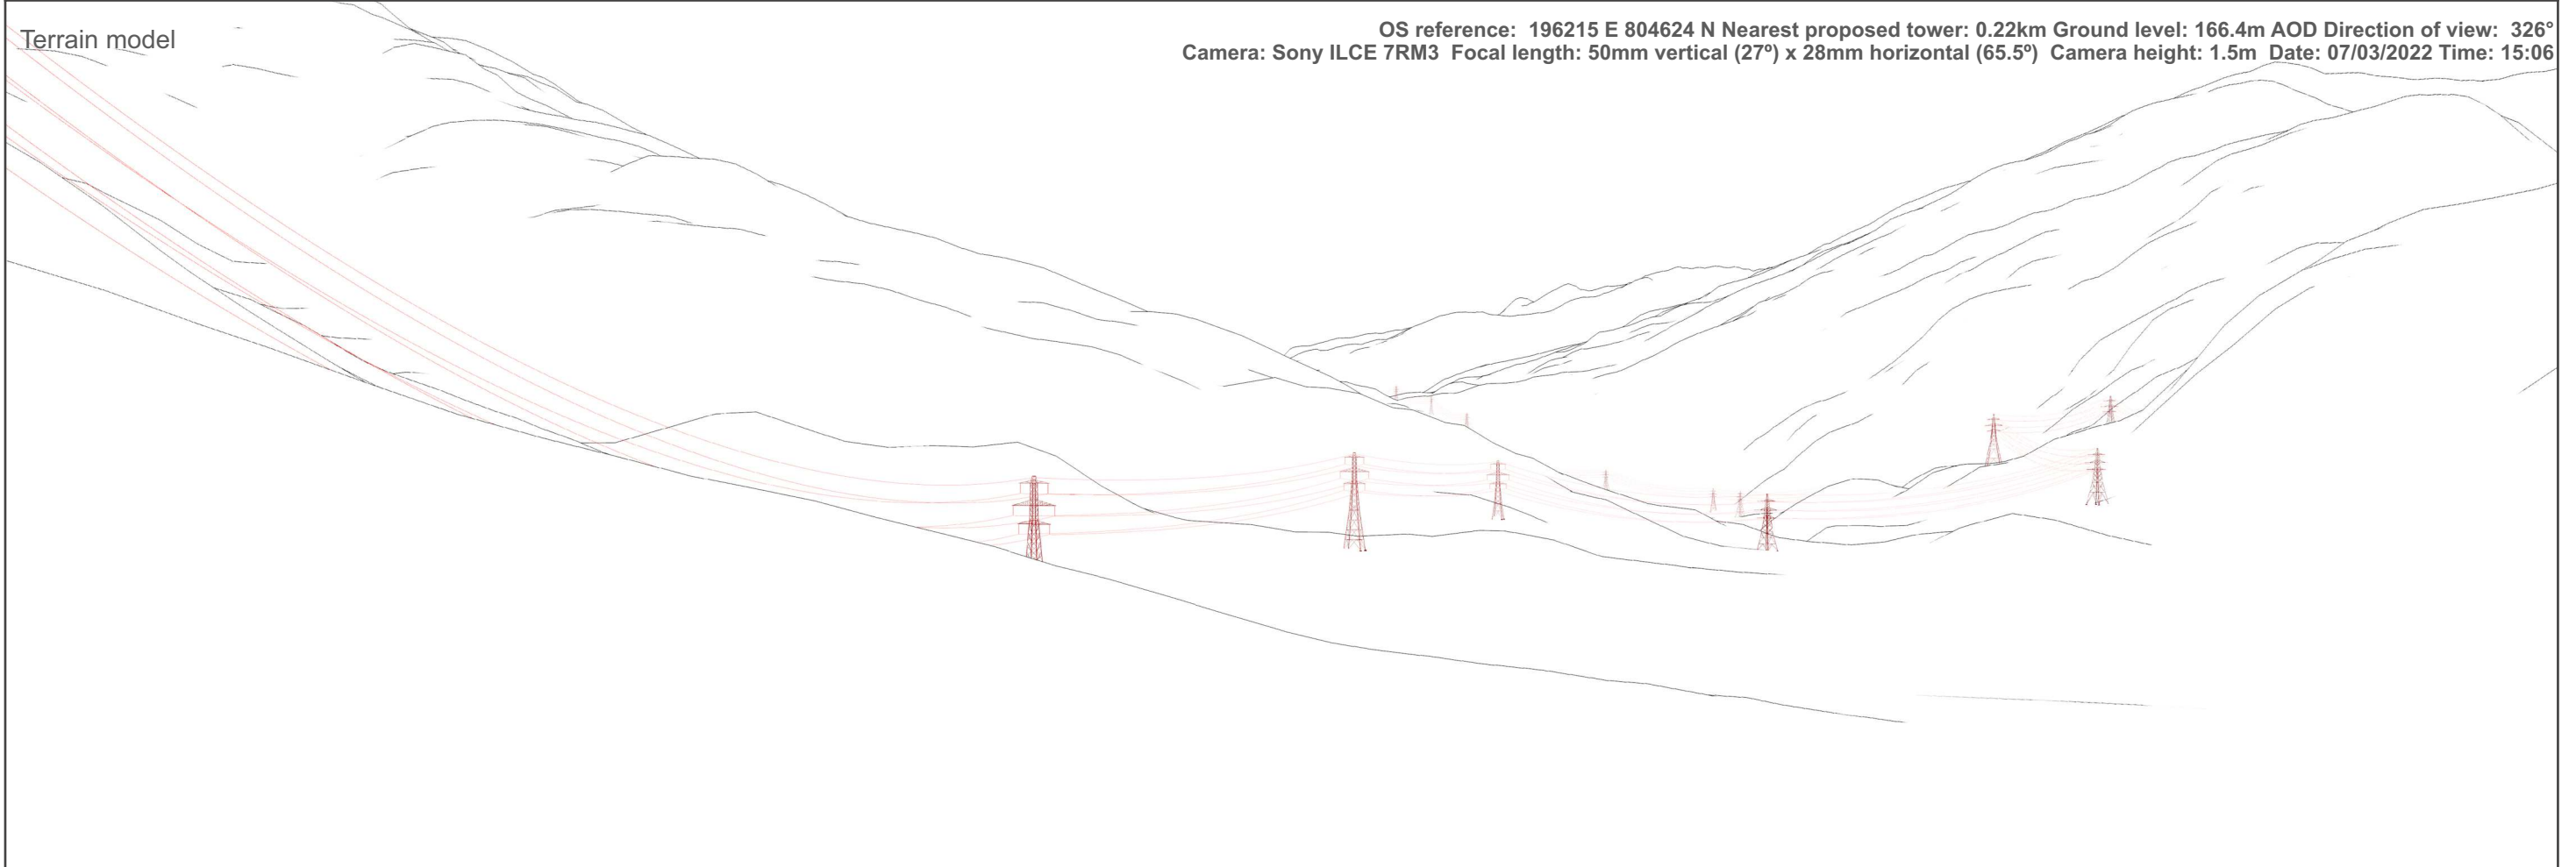

Figure V4B-4.5c - Visualisation Location 4-5: Loch Coire Shubh

Photomontage

Figure V4B-4.5d - Visualisation Location 4-5: Loch Coire Shubb

When viewed at a comfortable arms length (approx. 500mm), this printed image is representative of our detailed central vision, but is not representative of scale and distance.

OS reference: 196215 E 804624 N Nearest proposed tower: 0.22km Ground level: 166.4m AOD Direction of view: 326°
Camera: Sony ILCE 7RM3 Focal length: 50mm Camera height: 1.5m Date: 07/03/2022 Time: 15:06

Drawing No. - 119026-D-EIA-V4B-4.5D-1.0.0 Date - 01.08.2022

Photomontage

Figure V4B-4.5e - Visualisation Location 4-5: Loch Coire Shubh
This image should be viewed at a comfortable arms length (approx 500mm)

OS reference: 196215 E 804624 N Nearest proposed tower: 0.22km Ground level: 166.4m AOD Direction of view: 326°
Camera: Sony ILCE 7RM3 Focal length: 75mm Camera height: 1.5m Date: 07/03/2022 Time: 15:06
Drawing No. - 119026-D-EIA-V4B-4.5E-1.0.0 Date - 01.08.2022