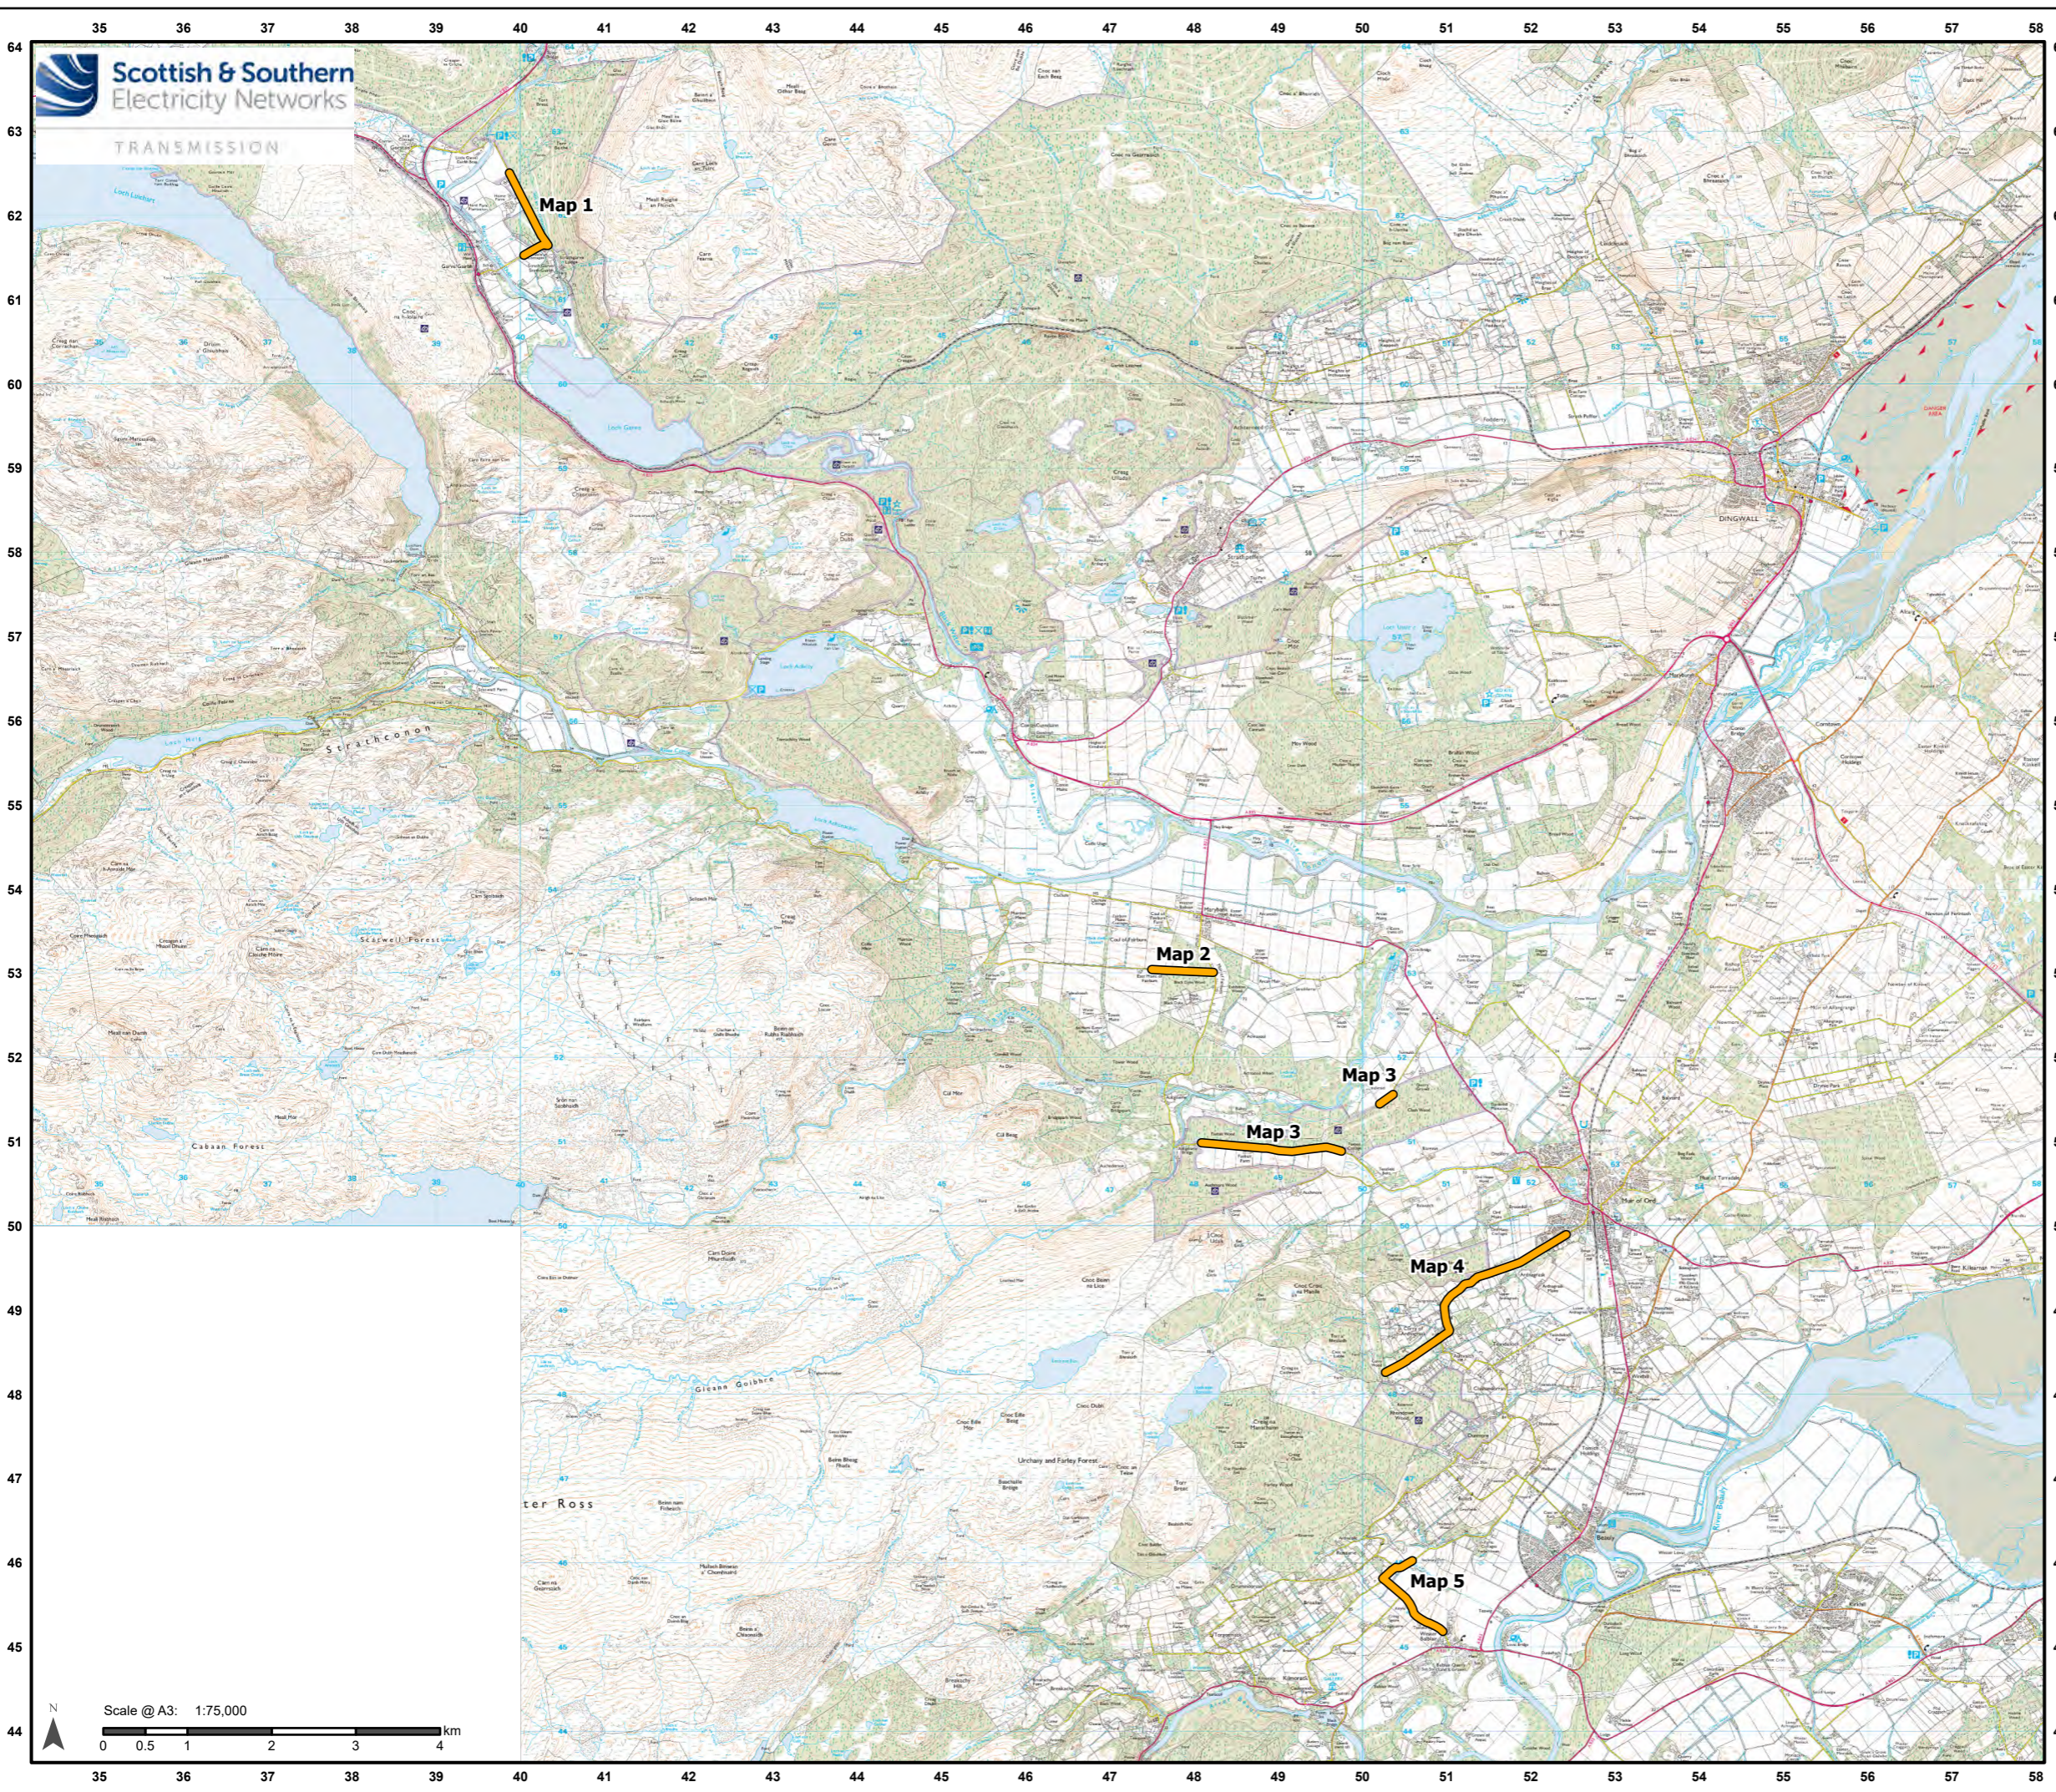

Legend

 Road Works

Reproduced by permission of Ordnance Survey on behalf of HMSO.
Crown copyright and database right 2026 all rights reserved.
Ordnance Survey Licence number AC0000813445.
SSEN Transmission take no responsibility for the release or accuracy of latest version Basemaps from Ordnance Survey

Project No: LT000014
Project: Western Isles - Beaulieu 1.8GW HVDC Link

Title:
Areas Of Road Works -
Overview Map

Drawn by: FC Date: 26/03/2026

Drawing: LT000014_ENV_066_RoadWorks