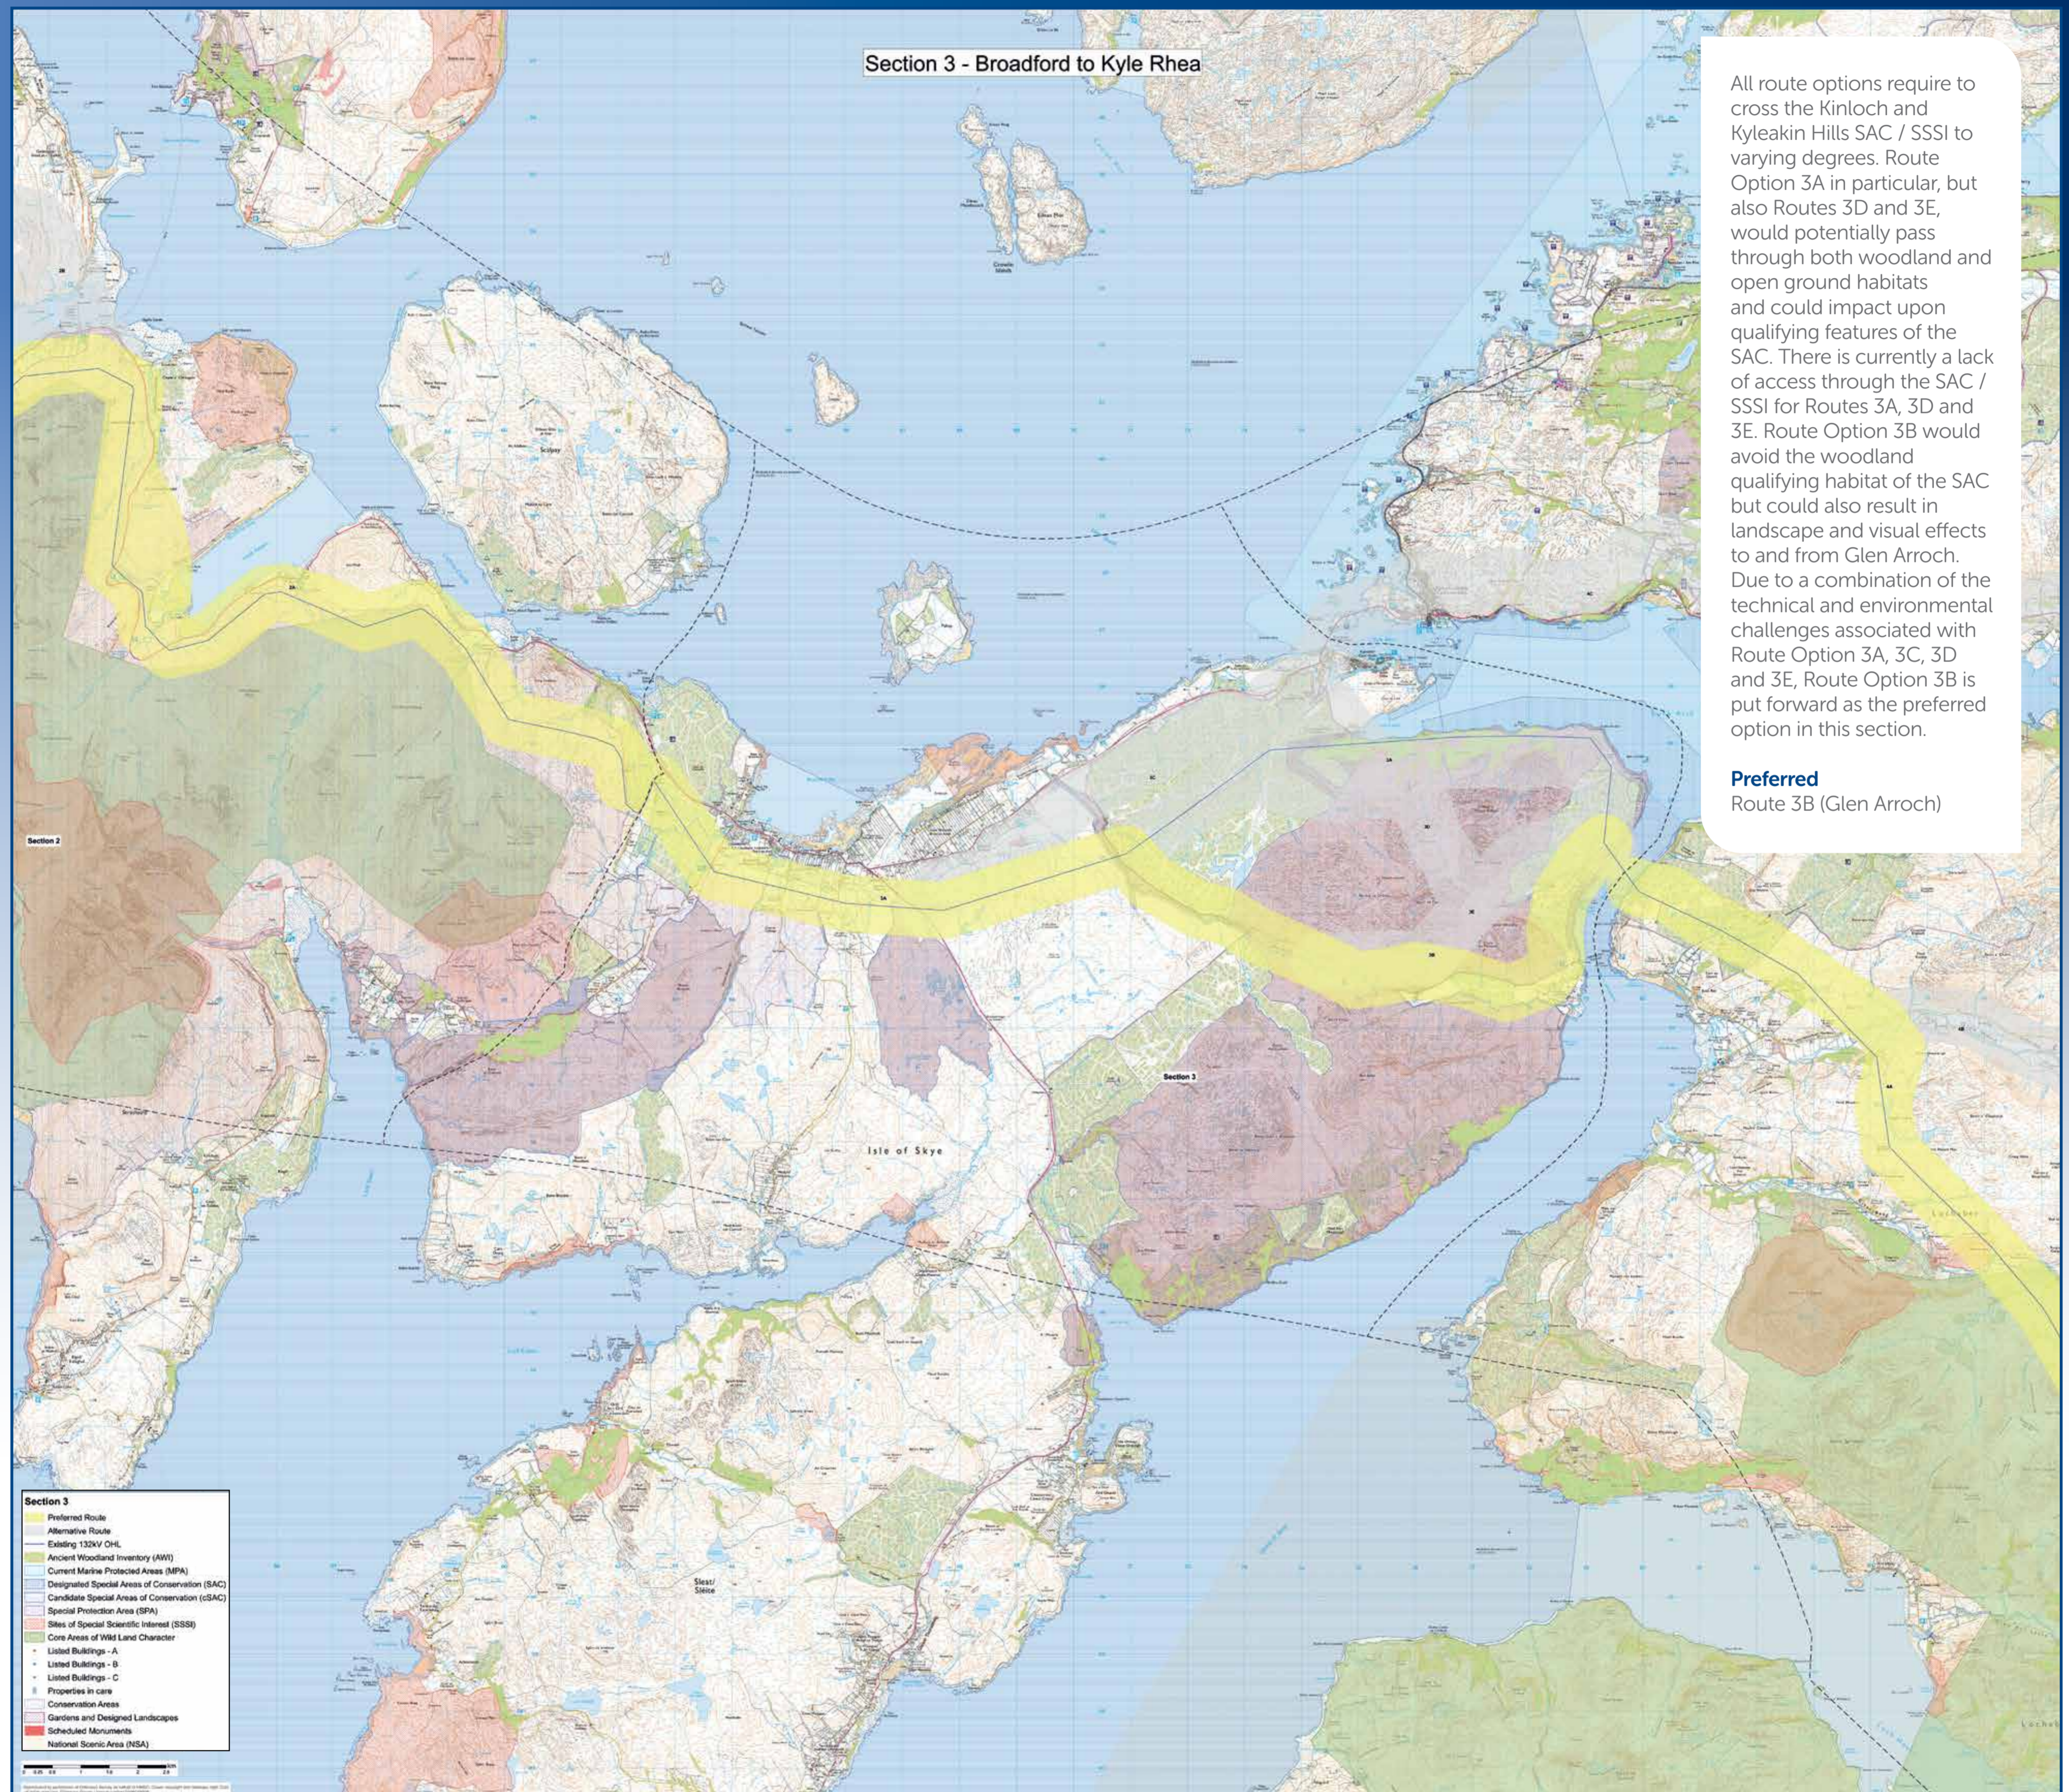

Skye Reinforcement Project

Section 3 – Broadford to Kyle Rhea

@assencommunity

@assencommunity